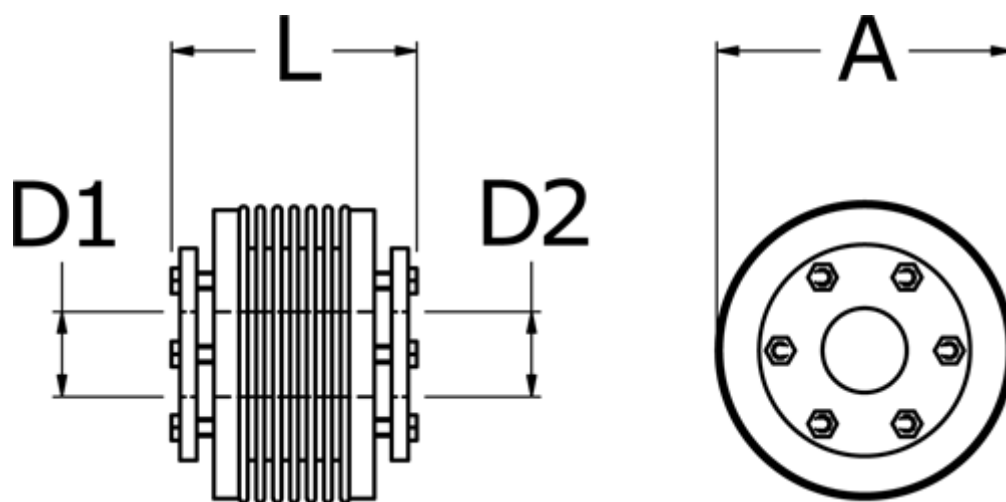

# Data Sheet

Article number: 3330502000914040

Description: Bellow coupling type 5 size200  
Length 91 mm, bore 40/40 mm

## Measures

A	= 90
D1	= 40
D2	= 40
L	= 91
Nom. torque NM (Tkn)	= 200